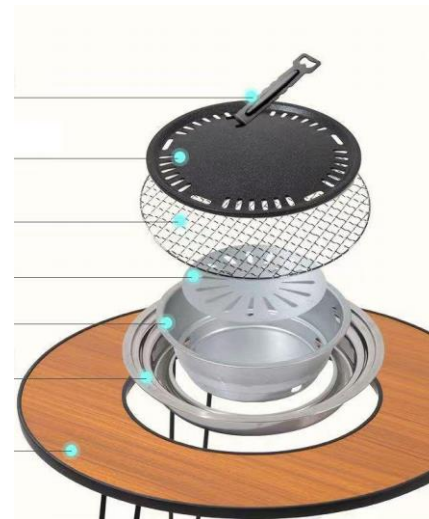

product size:
∅50*48/80-
50*H38CM

**mail order
packing size:**
610*600*125mm

**N.W: 6kg
G.W: 7.1kg**

Materials:
Round table -
Ecological veneer 12mm thick
φ6mm
Iron painting
Complete barbecue function
Material resistance to high
temperature