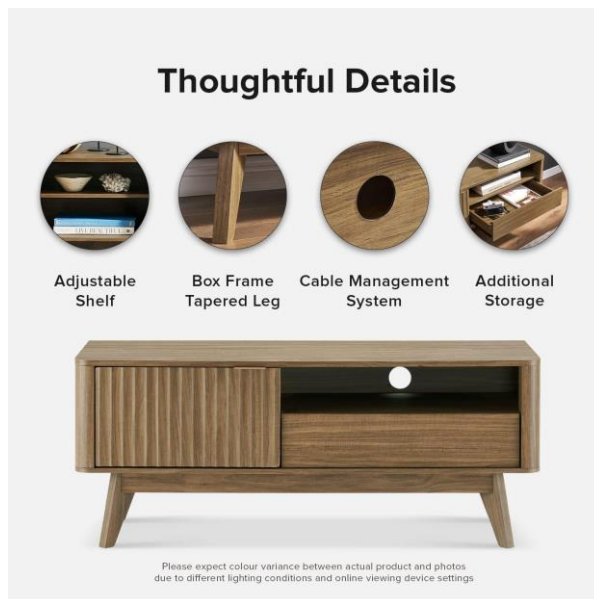

Material: 15mm MDF with PVC sealing edge
Rounded corner R30, wave molding
The legs are the same as the picture
Buffer hinge/three-section slide rail

Product size:
1450*400*490mm

**mail order
packing size :**
1530*470*130

N.W: 24kg
G.W: 26kg