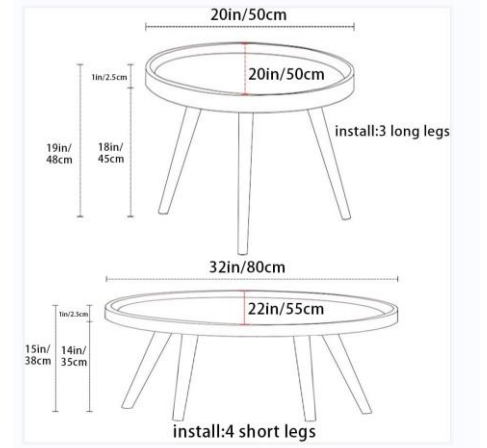

product size:
 ø450*515mm
mail order carton
size:
 59*52*12CM/1PC
N.W: 10kg
G.W: 12kg

Materials:
Tube 13*38*0.8/22*0.8 black paint, heat transfer +6 long iribow glass +15MDF board pasted marble PVC
200LBS outer box + mail-order packing

product size:
Ø700*440mm
Ø450*515mm
**mail order
packing size:**
770*760*170mm

N.W:
16.5kg
G.W:
19.5kg

Commodity scenario

Commodity scenario

For simplicity +

Materials:
30mm thick +PVC blister
28mm solid wood leg + blister
Oval blister

product size:
∅50*48/80-
50*H38CM

**mail order
packing size:**
610*600*125mm

**N.W: 6kg
G.W: 7.1kg**

Materials:
Round table -
Ecological veneer 12mm thick
φ6mm
Iron painting
Complete barbecue function
Material resistance to high
temperature

product size:
big round : φ60
small round: φ32
table height : h45

**mail order
packing size:**
640*630*100mm

N.W: 4kg
G.W: 4.7kg

Materials:
Tube 19*0.9 black paint, software
80/55mm thickness
200LBS outer box + mail-order packing